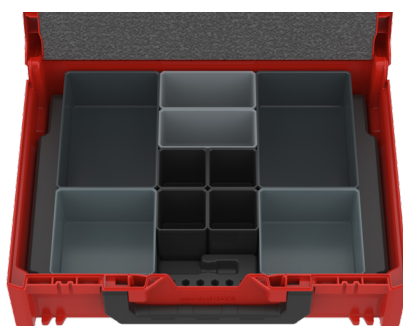

Keep in order your consumables. Many solutions for the metaBOX cases.

**AVAILABLE SOLUTIONS:**

METABOX 63XS WITH DIVIDER

METABOX 165L WITH DIVIDERS

METABOX 215S WITH DIVIDERS

TRANSPARENT LID WITH TRANSPARENT FOIL+PINS

12 AND 18 CELLS INSERTS FOR M118S

3-ROW ASSORTMENT TFI FOR M118S

M95M ASSORTMENT CASE

CONSUMABLE CASE M118S

CONSUMABLE CASE M145M

M145S BIG CONSUMABLE CASE

M145L BIG CONSUMABLE CASE

FOAM SET FOR EASY CUTTING BY YOURSELF