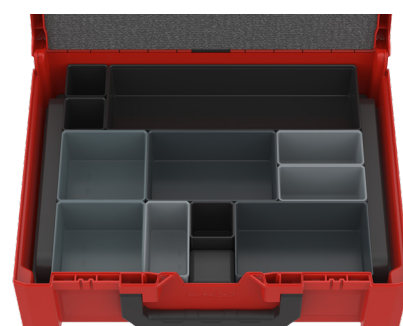

Keep in order your consumables. Many solutions for the metaBOX cases.

**AVAILABLE SOLUTIONS:**

METABOX 63XS WITH DIVIDER

METABOX 165L WITH DIVIDERS

METABOX 215S WITH DIVIDERS

TRANSPARENT LID WITH TRANSPARENT FOIL+PINS

12 AND 18 CELLS INSERTS FOR M118S

3-ROW ASSORTMENT TFI FOR M118S

M95M ASSORTMENT CASE

CONSUMABLE CASE M118S

CONSUMABLE CASE M145M

M145S BIG CONSUMABLE CASE

M145L BIG CONSUMABLE CASE

FOAM SET FOR EASY CUTTING BY YOURSELF