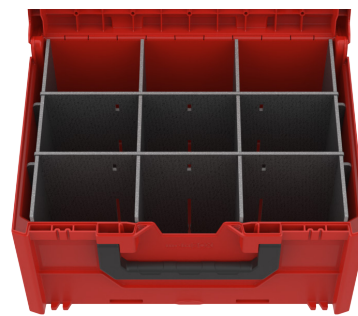

Keep in order your consumables. Many solutions for the metaBOX cases.

**AVAILABLE SOLUTIONS:**

METABOX 63XS WITH DIVIDER

METABOX 165L WITH DIVIDERS

METABOX 215S WITH DIVIDERS

TRANSPARENT LID WITH TRANSPARENT FOIL+PINS

12 AND 18 CELLS INSERTS FOR M118S

3-ROW ASSORTMENT TFI FOR M118S

M95M ASSORTMENT CASE

CONSUMABLE CASE M118S

CONSUMABLE CASE M145M

M145S BIG CONSUMABLE CASE

M145L BIG CONSUMABLE CASE

FOAM SET FOR EASY CUTTING BY YOURSELF