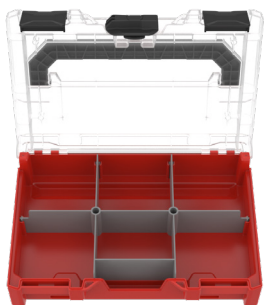

Keep in order your consumables. Many solutions for the metaBOX cases.

**AVAILABLE SOLUTIONS:**

METABOX 63XS WITH DIVIDER

METABOX 165L WITH DIVIDERS

METABOX 215S WITH DIVIDERS

TRANSPARENT LID WITH TRANSPARENT FOIL+PINS

12 AND 18 CELLS INSERTS FOR M118S

3-ROW ASSORTMENT TFI FOR M118S

M95M ASSORTMENT CASE

CONSUMABLE CASE M118S

CONSUMABLE CASE M145M

M145S BIG CONSUMABLE CASE

M145L BIG CONSUMABLE CASE

FOAM SET FOR EASY CUTTING BY YOURSELF