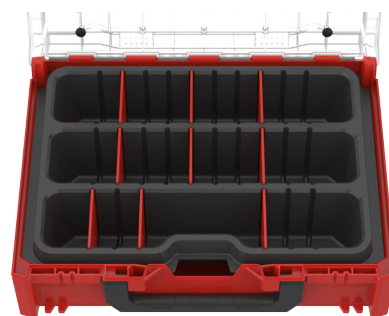

Keep in order your consumables. Many solutions for the metaBOX cases.

**AVAILABLE SOLUTIONS:**

METABOX 63XS WITH DIVIDER

METABOX 165L WITH DIVIDERS

METABOX 215S WITH DIVIDERS

TRANSPARENT LID WITH TRANSPARENT FOIL+PINS

12 AND 18 CELLS INSERTS FOR M118S

3-ROW ASSORTMENT TFI FOR M118S

M95M ASSORTMENT CASE

CONSUMABLE CASE M118S

CONSUMABLE CASE M145M

M145S BIG CONSUMABLE CASE

M145L BIG CONSUMABLE CASE

FOAM SET FOR EASY CUTTING BY YOURSELF