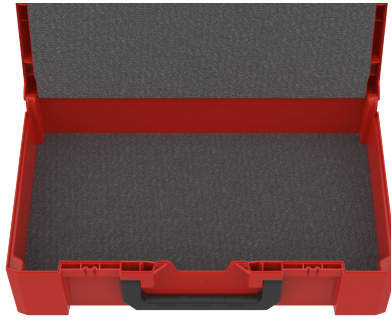

FOAM PADS IN LID+BASE FOR M145S & L