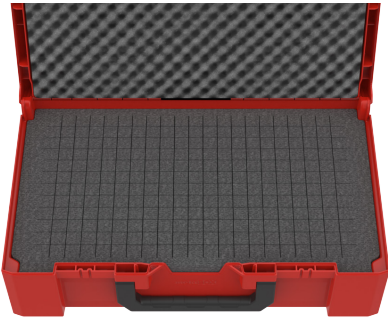

PLASTON metaBOX

ASSORTMENT ACCESSORIES

PLUGGED FOAM FOR M145S/M145M/M145L