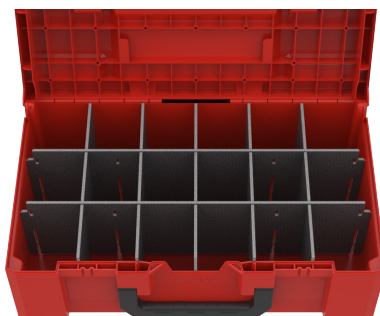

Keep in order your consumables. Many solutions for the metaBOX cases.

**AVAILABLE SOLUTIONS:**

METABOX 63XS WITH DIVIDER

METABOX 165L WITH DIVIDERS

METABOX 215S WITH DIVIDERS

TRANSPARENT LID WITH TRANSPARENT FOIL+PINS

12 AND 18 CELLS INSERTS FOR M118S

3-ROW ASSORTMENT TFI FOR M118S

M95M ASSORTMENT CASE

CONSUMABLE CASE M118S

CONSUMABLE CASE M145M

M145S BIG CONSUMABLE CASE

M145L BIG CONSUMABLE CASE

FOAM SET FOR EASY CUTTING BY YOURSELF