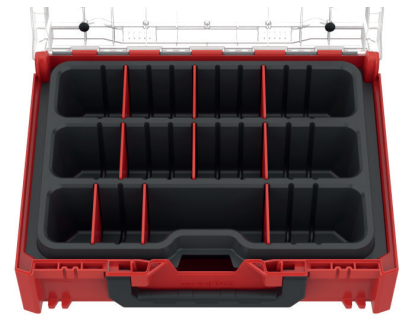

Keep in order your consumables. Many solutions for the metaBOX cases.

**AVAILABLE SOLUTIONS:**

METABOX 63XS WITH DIVIDER

METABOX 165L WITH DIVIDERS

METABOX 215L WITH DIVIDERS

TRANSPARENT LID WITH TRANSPARENT FOIL+PINS

12 AND 18 CELLS INSERTS FOR M118S

3-ROW ASSORTMENT TFI FOR M118S

CONSUMABLE CASE M118S

CONSUMABLE CASE M145M

M145S BIG CONSUMABLE CASE

M145L BIG CONSUMABLE CASE

PLUGGED FOAM FOR M145S/M145M/M145L

FOAM PADS IN LID+BASE FOR M145S & L