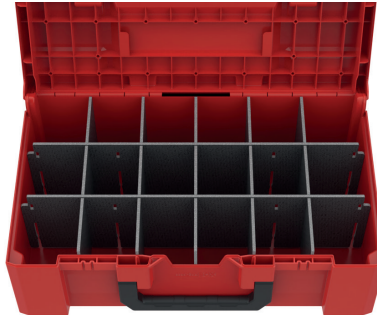

Keep in order your consumables. Many solutions for the metaBOX cases.

**AVAILABLE SOLUTIONS:**

METABOX 63XS WITH DIVIDER

METABOX 165L WITH DIVIDERS

METABOX 215L WITH DIVIDERS

TRANSPARENT LID WITH TRANSPARENT FOIL+PINS

12 AND 18 CELLS INSERTS FOR M118S

3-ROW ASSORTMENT TFI FOR M118S

CONSUMABLE CASE M118S

CONSUMABLE CASE M145M

M145S BIG CONSUMABLE CASE

M145L BIG CONSUMABLE CASE

PLUGGED FOAM FOR M145S/M145M/M145L

FOAM PADS IN LID+BASE FOR M145S & L