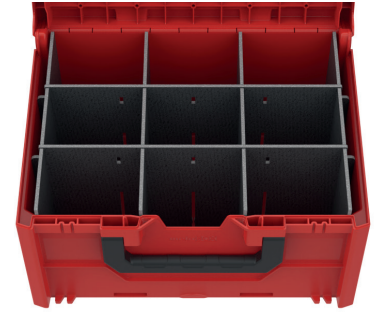

Keep in order your consumables. Many solutions for the metaBOX cases.

**AVAILABLE SOLUTIONS:**

METABOX 63XS WITH DIVIDER

METABOX 165L WITH DIVIDERS

METABOX 215L WITH DIVIDERS

TRANSPARENT LID WITH TRANSPARENT FOIL+PINS

12 AND 18 CELLS INSERTS FOR M118S

3-ROW ASSORTMENT TFI FOR M118S

CONSUMABLE CASE M118S

CONSUMABLE CASE M145M

M145S BIG CONSUMABLE CASE

M145L BIG CONSUMABLE CASE

PLUGGED FOAM FOR M145S/M145M/M145L

FOAM PADS IN LID+BASE FOR M145S & L