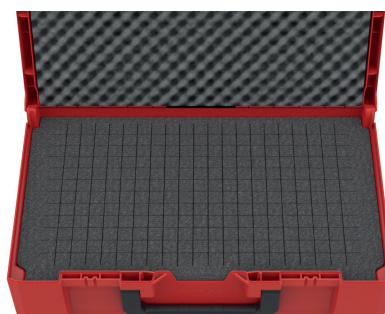

12 AND 18 CELLS INSERTS FOR M118S

3-ROW ASSORTMENT TFI FOR M118S

CONSUMABLE CASE M118S

CONSUMABLE CASE M145M

M145S BIG CONSUMABLE CASE

M145L BIG CONSUMABLE CASE

PLUGGED FOAM FOR M145S/M145M/M145L

FOAM PADS IN LID+BASE FOR M145S & L