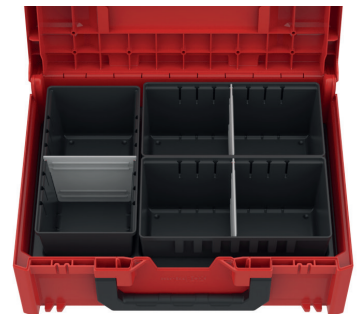

Keep in order your consumables. Many solutions for the metaBOX cases.

**AVAILABLE SOLUTIONS:**

METABOX 63XS WITH DIVIDER

METABOX 165L WITH DIVIDERS

METABOX 215L WITH DIVIDERS

TRANSPARENT LID WITH TRANSPARENT FOIL+PINS

12 AND 18 CELLS INSERTS FOR M118S

3-ROW ASSORTMENT TFI FOR M118S

CONSUMABLE CASE M118S

CONSUMABLE CASE M145M

M145S BIG CONSUMABLE CASE

M145L BIG CONSUMABLE CASE

PLUGGED FOAM FOR M145S/M145M/M145L

FOAM PADS IN LID+BASE FOR M145S & L