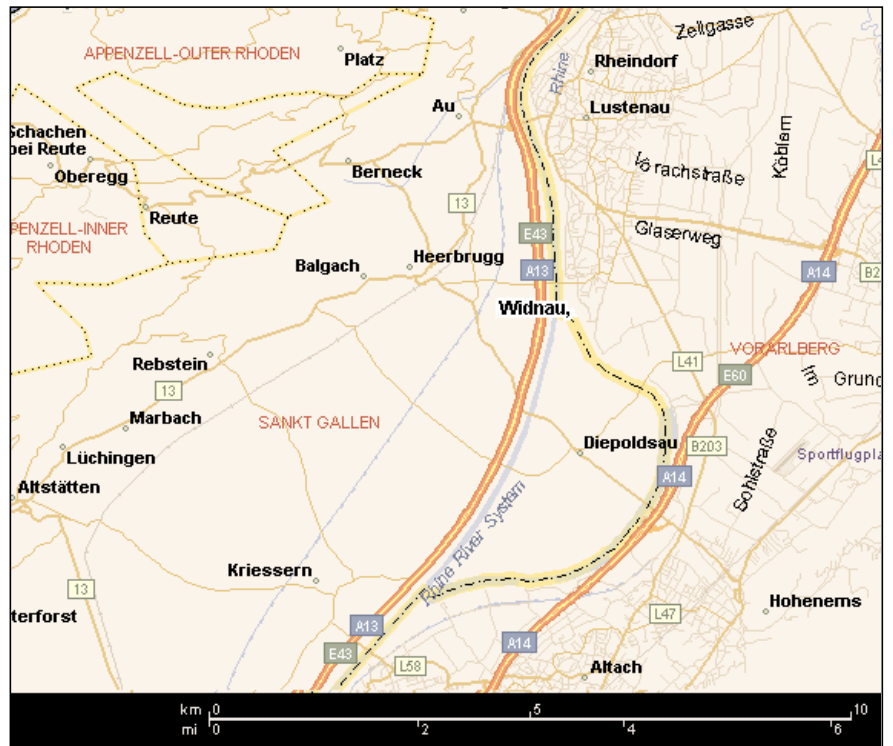

HOW TO FIND US

Route via

Swiss motorway:

- Motorway A13, exit Widnau

Route via

Austrian motorway:

- Motorway A14, exit Hohenems/Diepoldsau
- Turn left towards Diepoldsau customs
- Drive about 2km through Diepoldsau
- Cross the Rhine river towards Widnau

In Widnau

- Take the first exit of the roundabout direction Espenstrasse
- Approx. after 1 km - PLASTON on the left hand side.

Welcome to PLASTON.