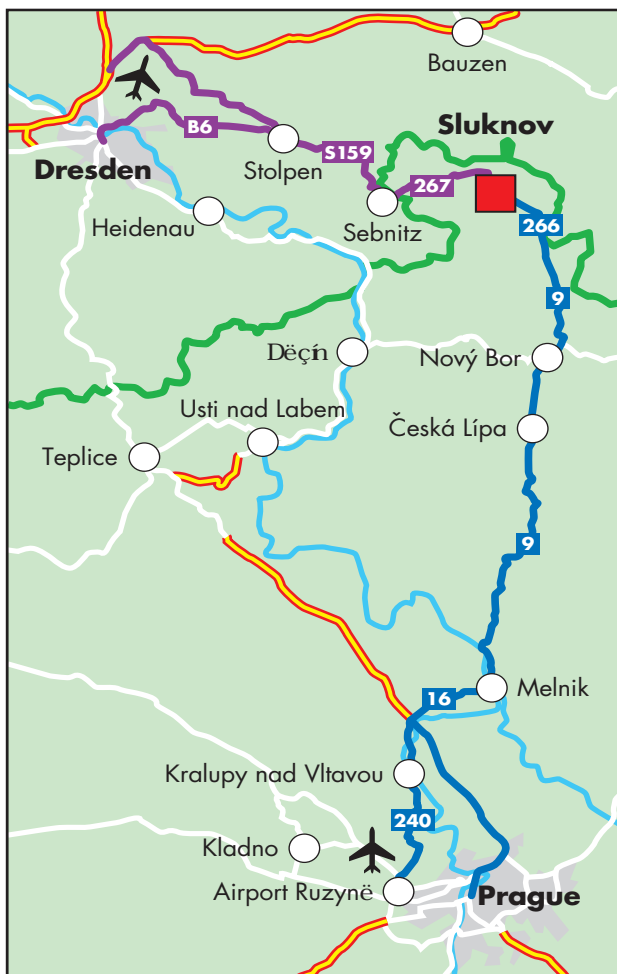

HOW TO FIND US

ROUTE VIA DRESDEN:

- **From Dresden City:**
Highway B6 (Bauzner Country road), from Wilschdorf on S160/S159 to Stolpen
- **From Dresden Airport:**
A4/E40 to exit Pulsnitz (85), on S159 via Leppersdorf, Arnsdorf, Fischbach to Stolpen
- From Stolpen via Neustadt, Rugiswalde to Sebnitz
- The border Germany-Czech Republic by Sebnitz/ Dolni Poustevna
- On the 267 via Vilemov, Velky Senov and Cisarsky to Sluknov

VIA PRAG:

- **From Prague City:**
On D8/E55 via Dablice to Zdiby. Freeway D8/E55 to exit Nova Ves u Melnika. On 16 to Melnik.
- **From Prague Airport:**
Via Prague, Velke Prilepy to Kralupy nad Vlatou. On 101 till Podhorany. On 16 via Nova Ves to Melnik.
- From Melnik on 9 via Ceska Lipa and Novy Bor to Rumburk. From Rumburk 266.