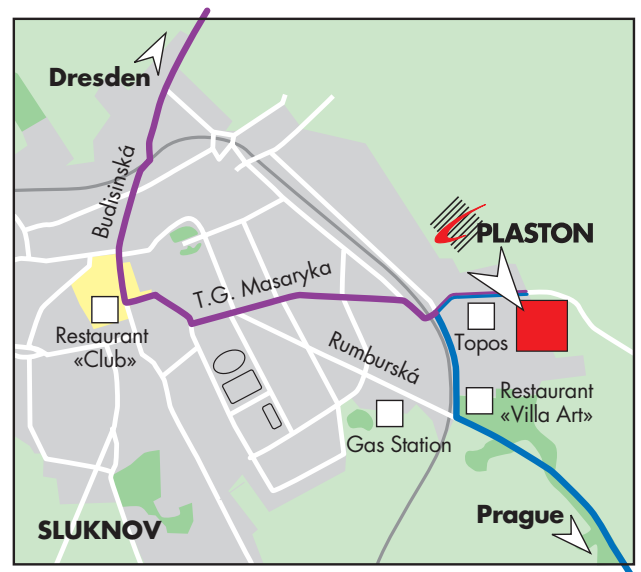

HOW TO FIND US

ROUTE VIA DRESDEN:

- **From Dresden City:**
Highway B6 (Bauzner Country road), from Wilschdorf on S160/S159 to Stolpen
- **From Dresden Airport:**
A4/E40 to exit Pulsnitz (85), on S159 via Leppersdorf, Arnsdorf, Fischbach to Stolpen
- From Stolpen via Neustadt, Rugiswalde to Sebnitz
- The border Germany-Czech Republic by Sebnitz/ Dolni Poustevna
- On the 267 via Vilemov, Velky Senov and Cisarsky to Sluknov

VIA PRAG:

- **From Prague City:**
On D8/E55 via Dablice to Zdiby. Freeway D8/E55 to exit Nova Ves u Melnika. On 16 to Melnik.
- **From Prague Airport:**
Via Prague, Velke Prilepy to Kralupy nad Vlatou. On 101 till Podhorany. On 16 via Nova Ves to Melnik.
- From Melnik on 9 via Ceska Lipa and Novy Bor to Rumburk. From Rumburk 266.